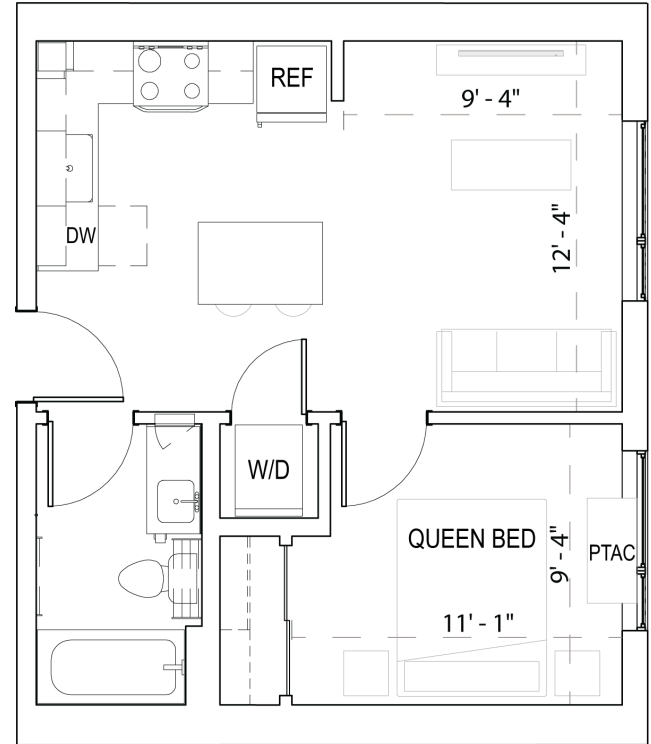

Plan DD

1 Bedroom DD

470 SF

GIBSON

1BR 1BA

102

Four horizontal lines for contact information.