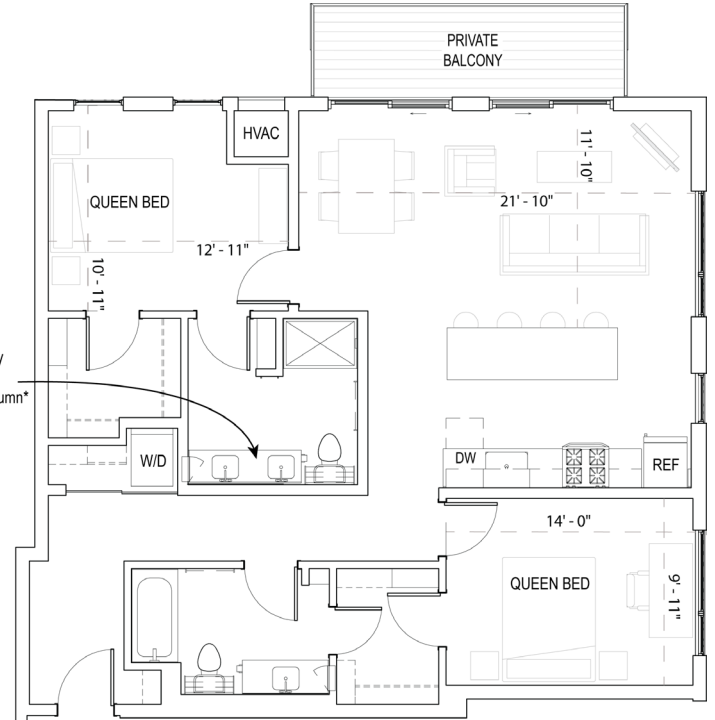

Plan G

2BR 2BA

1 Bedroom G

1129 SF

GIBSON

*48" Vanity
1st Floor
due to column*

106
315
415
515
615
715