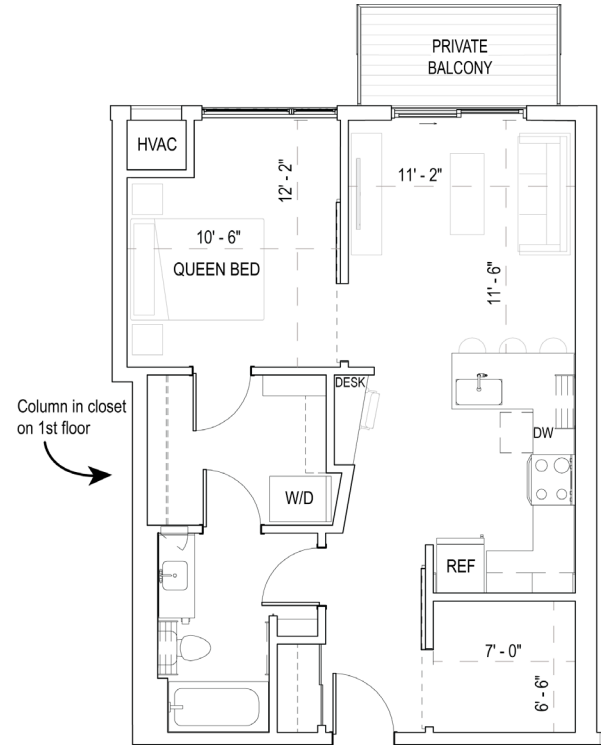

Plan H

1 Bedroom H

690 SF

1+Den 1BA

Column in closet on 1st floor

- 107
- 316
- 416
- 516
- 616
- 716